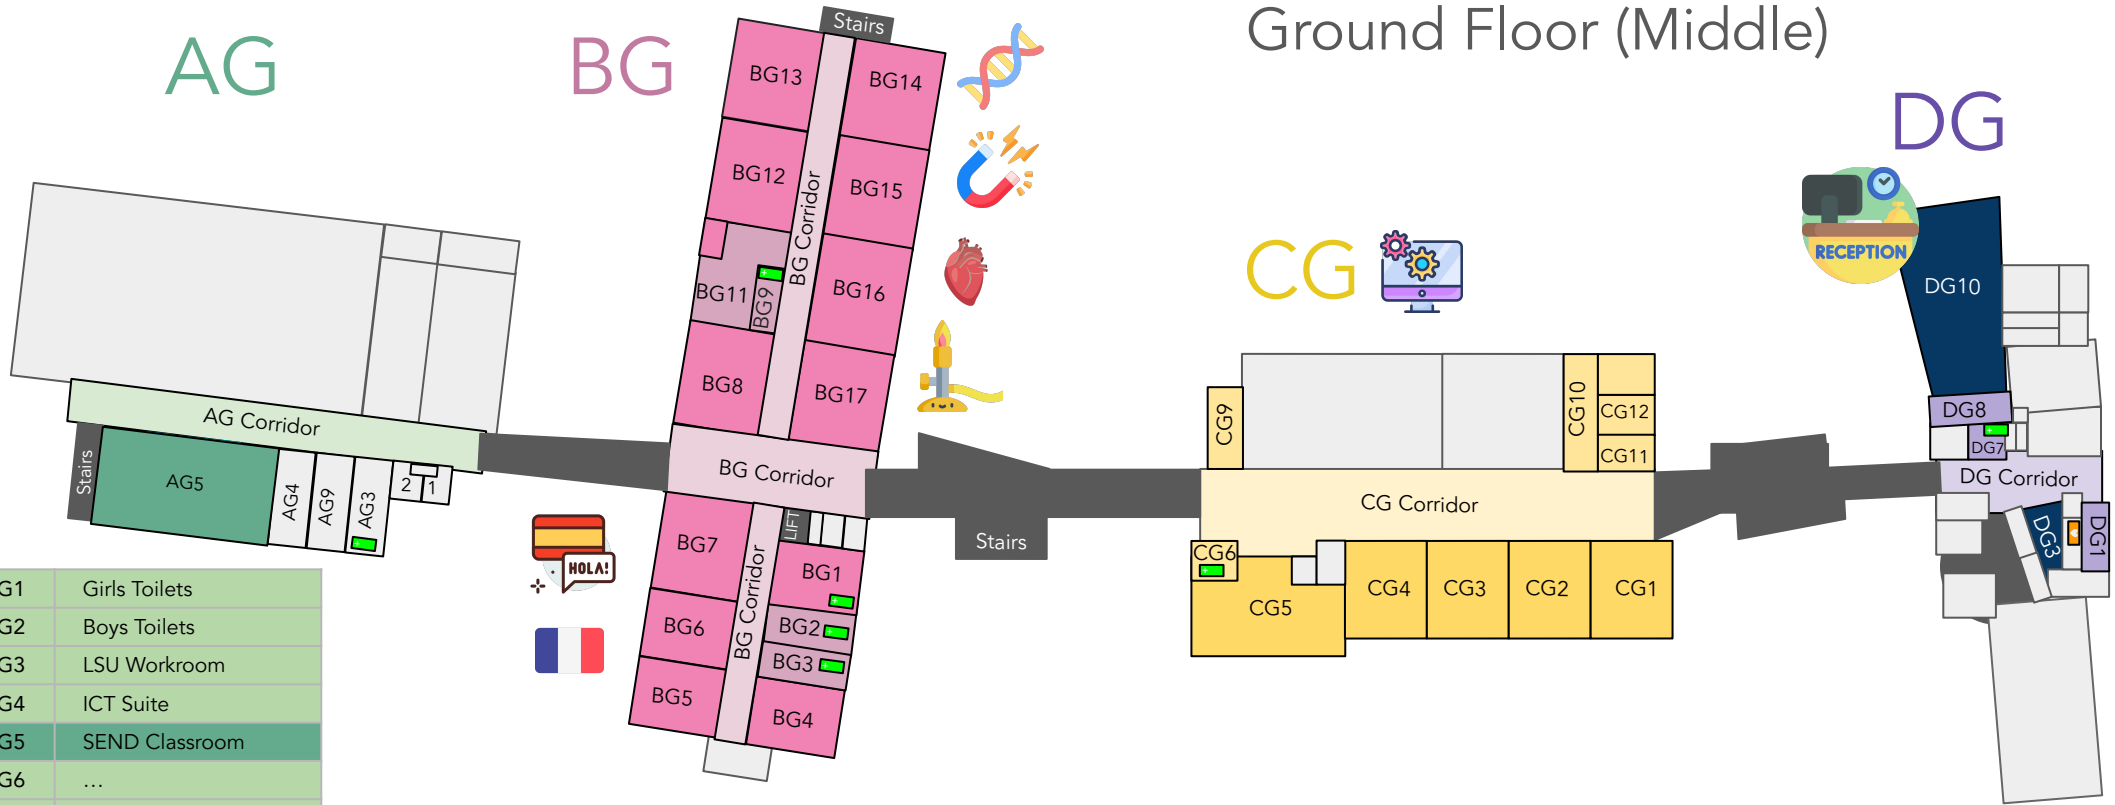

Ground Floor (Middle)

AG1	Girls Toilets
AG2	Boys Toilets
AG3	LSU Workroom
AG4	ICT Suite
AG5	SEND Classroom
AG6	...
AG7	Office
AG8	Disabled Toilet
AG9	IZone

BG1	Languages Classroom	+
BG2	Curriculum Support Office	+
BG3	LK Guild Office	+
BG4	Languages Classroom	
BG5	Languages Classroom	
BG6	Languages Classroom	
BG7	Science Classroom	
BG8	Science Classroom	
BG9	Science Office	+
BG10	Chemical Store	
BG11	Science Prep Room	