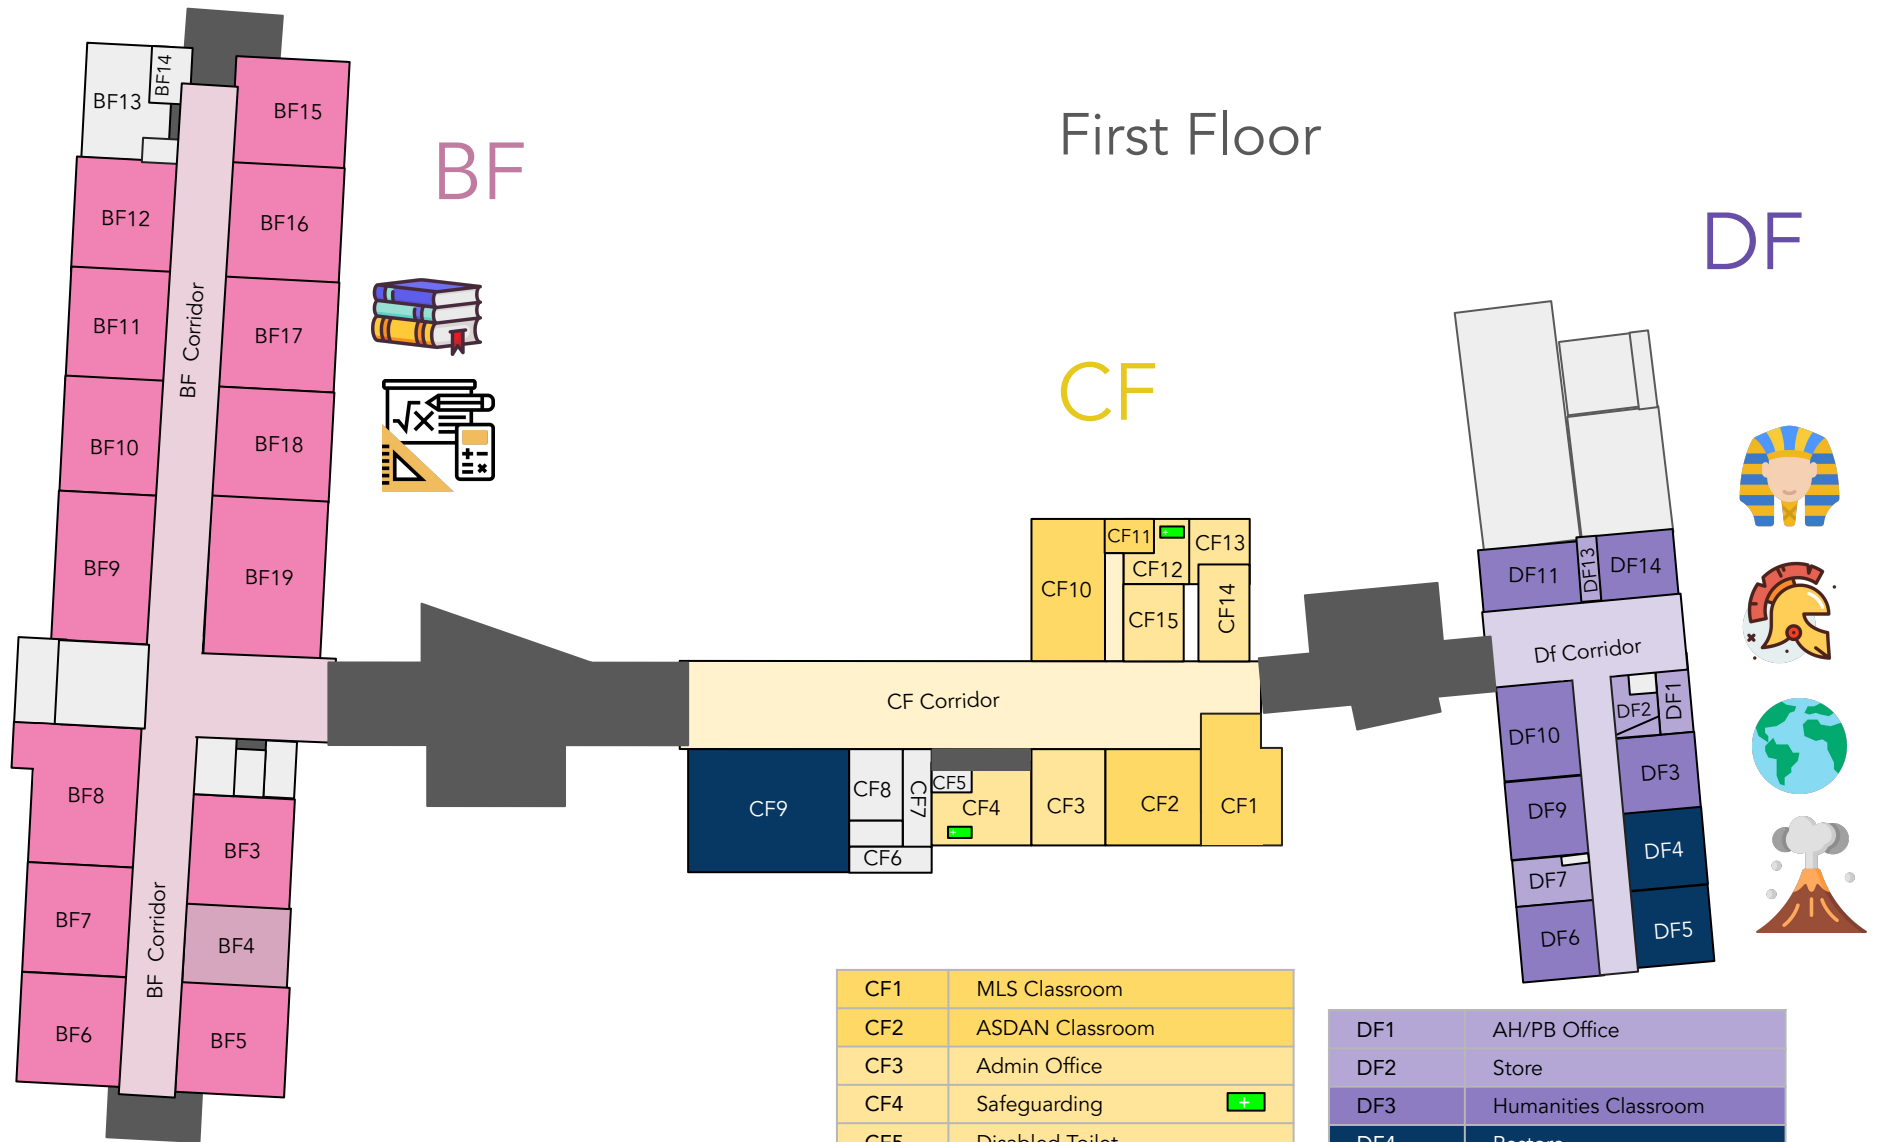

D Block (DL)

 Library - Miss A Radu

Lower Ground Floor (Bottom)

AL1	PE Office	+
AL2	Internal Changing Room	
AL3	Internal Changing Room	
AL4	External Changing Room	
AL5	External Changing Room	
AL6	Disabled Toilet	
AL7	Sports Hall	
AL8	Store Room	
AL9	Store Room	
AL10	Store Room	
AL11	Gym	

DG1	Finance Main Office	
DG1a	Finance	
DG2	General Office	
DG2a	HR	
DG3	Main Reception	♥
DG4	Interview Room	
DG5	Medical Room	
DG6	Disabled Toilet	
DG7	PA's Office	+
DG8	Principal's Office	
DG9	Cover & Enterprise	
DG10	Dining Hall	

DG11	Meeting Room	
DG12	Staff Toilet	
DG13	Store Cupboard	
DG14	Staff Toilet	

First Floor (Top)

C Block (CF)

 MLS

B Block (BF)

 English - Mrs Lister

 Maths - Mrs Pitan

D Block (DF)

 Geography Mrs Eltringham

 History Mr Houston

First Floor

BF1	RB1/ND Office
BF2	Disabled Toilet
BF3	English Classroom
BF4	English Office
BF5	English Classroom
BF6	English Classroom
BF7	English Classroom
BF8	English Classroom
BF9	English Classroom