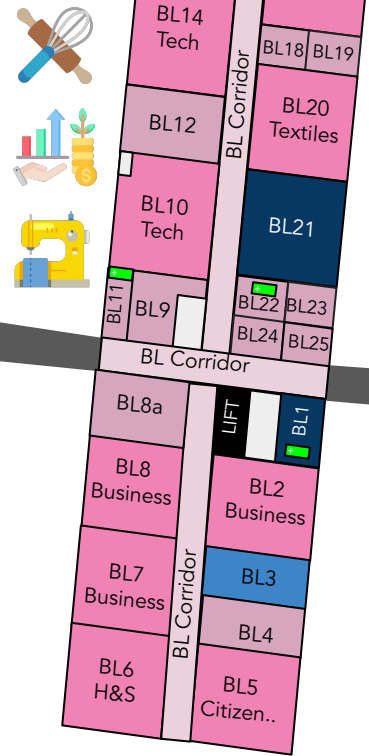

Co-op Academy
Leeds

School Map

Lower Ground Floor (Bottom)
Ground Floor (Middle)
First Floor (Top)

First Aiders

Defibrillator

Lower Ground Floor (Bottom)

A Block (AL)

 PE - Mr Rayner

D Block (DL)

 Library - Miss A Radu

Lower Ground Floor (Bottom)

AL1	PE Office	+
AL2	Internal Changing Room	
AL3	Internal Changing Room	
AL4	External Changing Room	
AL5	External Changing Room	
AL6	Disabled Toilet	
AL7	Sports Hall	
AL8	Store Room	
AL9	Store Room	
AL10	Store Room	
AL11	Gym	

BL1	Student Reception	+
BL2	Business Classroom	
BL3	Year 7 & 8 Office	
BL4	Business Workroom	
BL5	Citizenship Classroom	
BL6	Health & Social Care Classroom	
BL7	Business Classroom	
BL8	Business Classroom	
BL8a	MITIE Office	
BL9	Technology Store	
BL10	Technology Workshop	
BL11	Exams/Data Office	+

BL12	Technology Workroom	
BL13	Technology Store	
BL14	Technology Classroom	
BL15	Attendance Office	
BL17	Food Technology	
BL18	Textiles Store	
BL19	Food Store	
BL20	Textiles	
BL21	Removal	
BL22	Office	+
BL23		
BL24	Girls Toilet	
BL24	Boys Toilet	