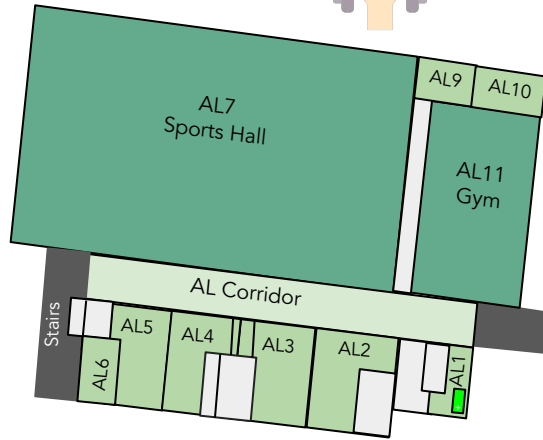

Co-op Academy
Leeds

School Map

Lower Ground Floor (Bottom)
Ground Floor (Middle)
First Floor (Top)

First Aiders

Defibrillator

Lower Ground Floor (Bottom)

A Block (AL)

 PE - Mr Rayner

D Block (DL)

 Library - Miss A Radu

Lower Ground Floor (Bottom)

AL1	PE Office	+
AL2	Internal Changing Room	
AL3	Internal Changing Room	
AL4	External Changing Room	
AL5	External Changing Room	
AL6	Disabled Toilet	
AL7	Sports Hall	
AL8	Store Room	
AL9	Store Room	
AL10	Store Room	
AL11	Gym	

BL1	Student Reception	+
BL2	Business Classroom	
BL3	Year 7 & 8 Office	
BL4	Business Workroom	
BL5	Citizenship Classroom	
BL6	Health & Social Care Classroom	
BL7	Business Classroom	
BL8	Business Classroom	
BL8a	MITIE Office	
BL9	Technology Store	
BL10	Technology Workshop	
BL11	Exams/Data Office	+