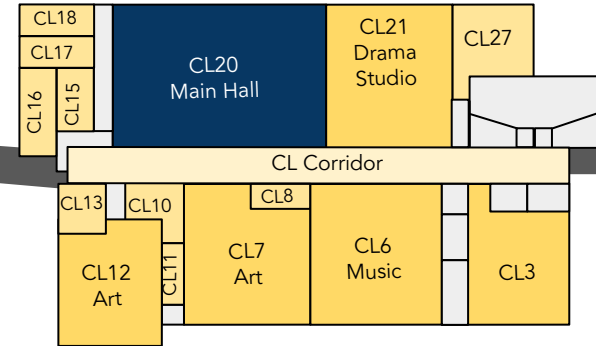

Co-op Academy
Leeds

School Map

Lower Ground Floor (Bottom)
Ground Floor (Middle)
First Floor (Top)

First Aiders

Defibrillator

Lower Ground Floor (Bottom)

A Block (AL)

 PE - Mr Rayner

D Block (DL)

 Library - Miss A Radu

Lower Ground Floor (Bottom)

AL1	PE Office	+
AL2	Internal Changing Room	
AL3	Internal Changing Room	
AL4	External Changing Room	
AL5	External Changing Room	
AL6	Disabled Toilet	
AL7	Sports Hall	
AL8	Store Room	
AL9	Store Room	
AL10	Store Room	
AL11	Gym	